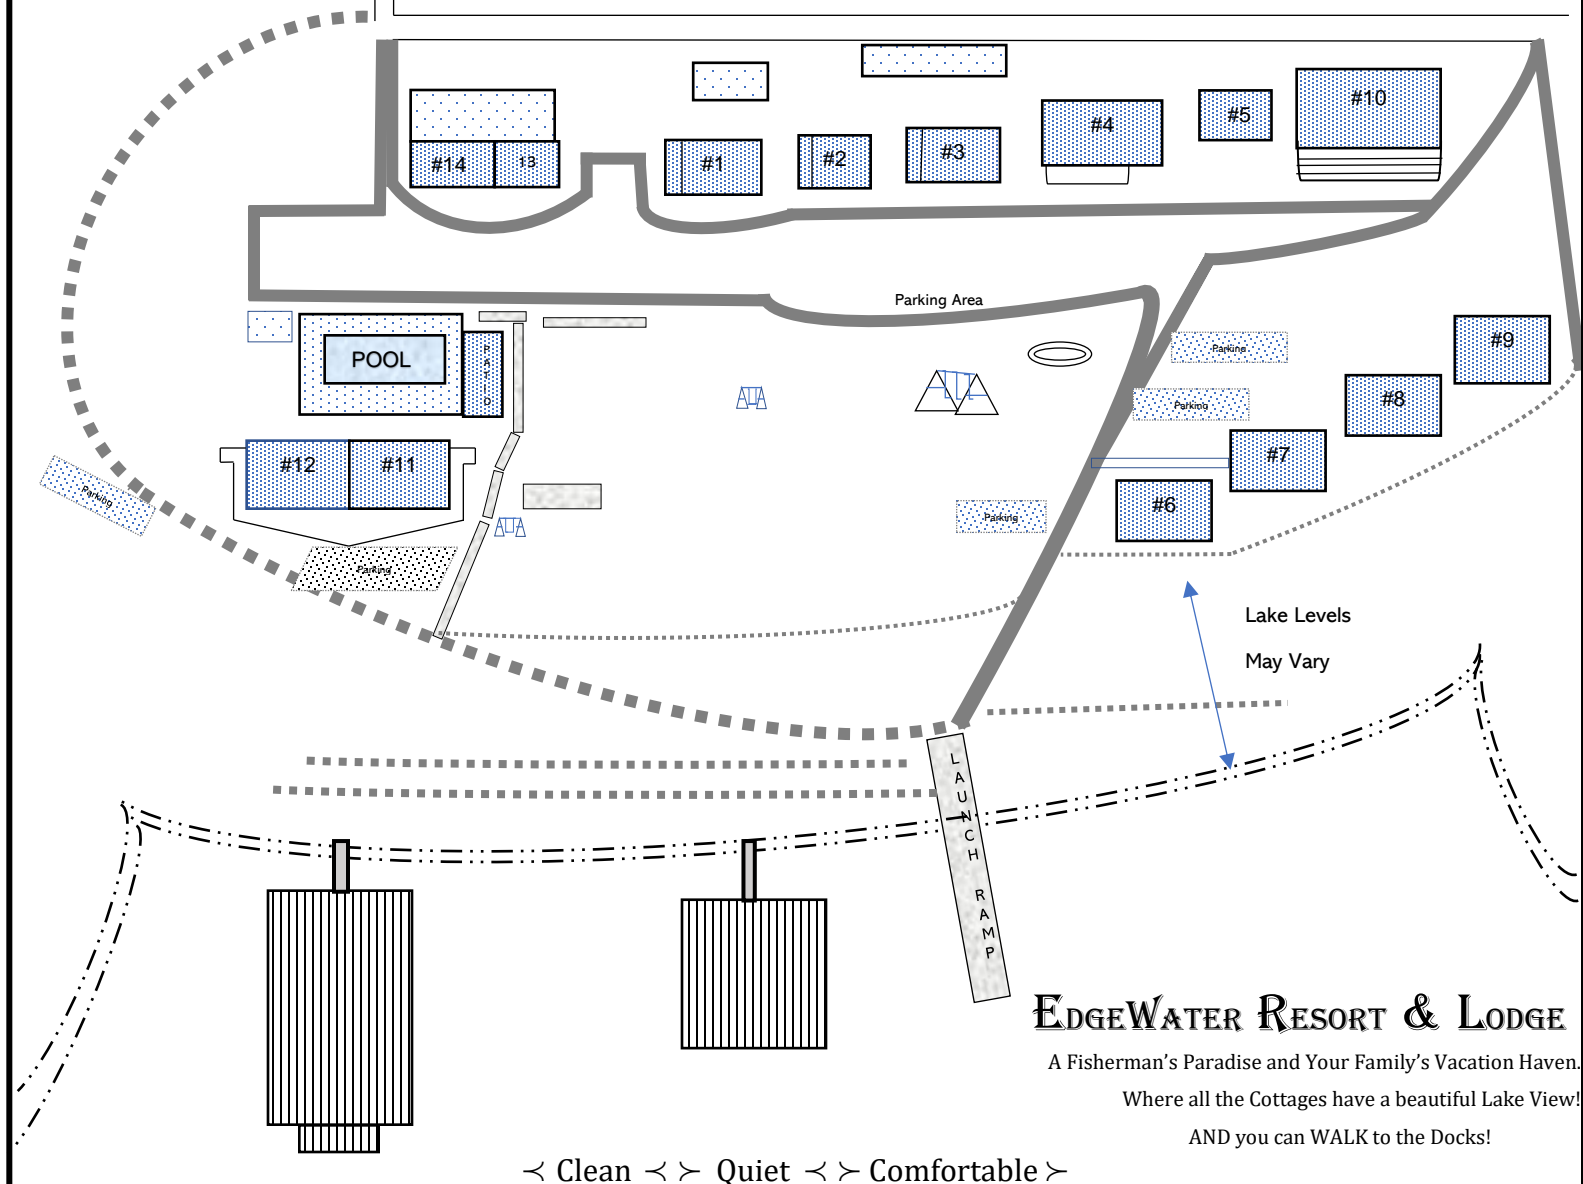

EDGEWATER RESORT & LODGE ON BEAUTIFUL BULL SHOALS LAKE

The Best Kept Secret in the Ozarks!

10108 Promise Land Road, Mountain Home, AR 72653-6250
870-431-5222 vacation@edgewater-resort.com www.edgewater-resort.com

EDGEWATER RESORT & LODGE

A Fisherman's Paradise and Your Family's Vacation Haven.

Where all the Cottages have a beautiful Lake View!

AND you can WALK to the Docks!

< Clean > < Quiet > < Comfortable >

YOU WILL BE CHARGED FOR THE TIME YOU RESERVE. BALANCE DUE UPON ARRIVAL. Credit Card processing fees continue to rise - Cash preferred for balance. Visa and MasterCard also accepted with a 3% handling fee. Personal Checks are accepted for the DEPOSIT. **Personal Checks for the balance must be received at least 14 days prior to arrival date.** A DEPOSIT equivalent to a two day stay for that time period in that cottage must be received within 10 days of making reservations. Summer Reservations are scheduled from Saturday to Saturday. Five Day minimum stay with shorter stays upon availability. Please call or email for short stay availability. Deposits will be refunded (subject to a $25 Administration Fee) or credited to a later reservation ONLY AFTER we Re-Rent the cottage for the same time period. If you must cancel your reservations, please call as soon as possible. All fees are subject to appropriate Federal, State and Local Taxes. All reservations will be acknowledged by return mail. If you have any questions please do not hesitate to call 870.431.5222 or email: vacation@edgewater-resort.com

PLEASE RESERVE EARLY TO ASSURE YOUR VACATION FUN! Thank you for including Edgewater Resort in your vacation plans!

Name _____ Home Phone _____
Street _____ Cell Phone _____
City, State Zip _____ Email _____
ARRIVAL DAY/DATE _____ DEPARTURE DAY/DATE _____
Type of Accommodations/Cottage # _____ Rental Boats or Motors? _____
Number of Adults (16 & Older) _____ Number of Children (3 - 15 Years Old) _____ Infants/Toddlers (2 and Under) _____ Pets _____
Will you bring boat(s) or motor(s) _____ Please list boat(s) make/model & length/width so we can make appropriate dock preparations. **PLEASE let us know** if your boat has a wakeboard tower or other unusual features. Extra Tall and Extra Wide Stall Spaces may be Available - Additional Fees may apply. _____

EDGEWATER RESORT & LODGE 10108 Promise Land Road, Mountain Home, AR 72653-6250

870-431-5222 <- vacation@edgewater-resort.com <- www.edgewater-resort.com