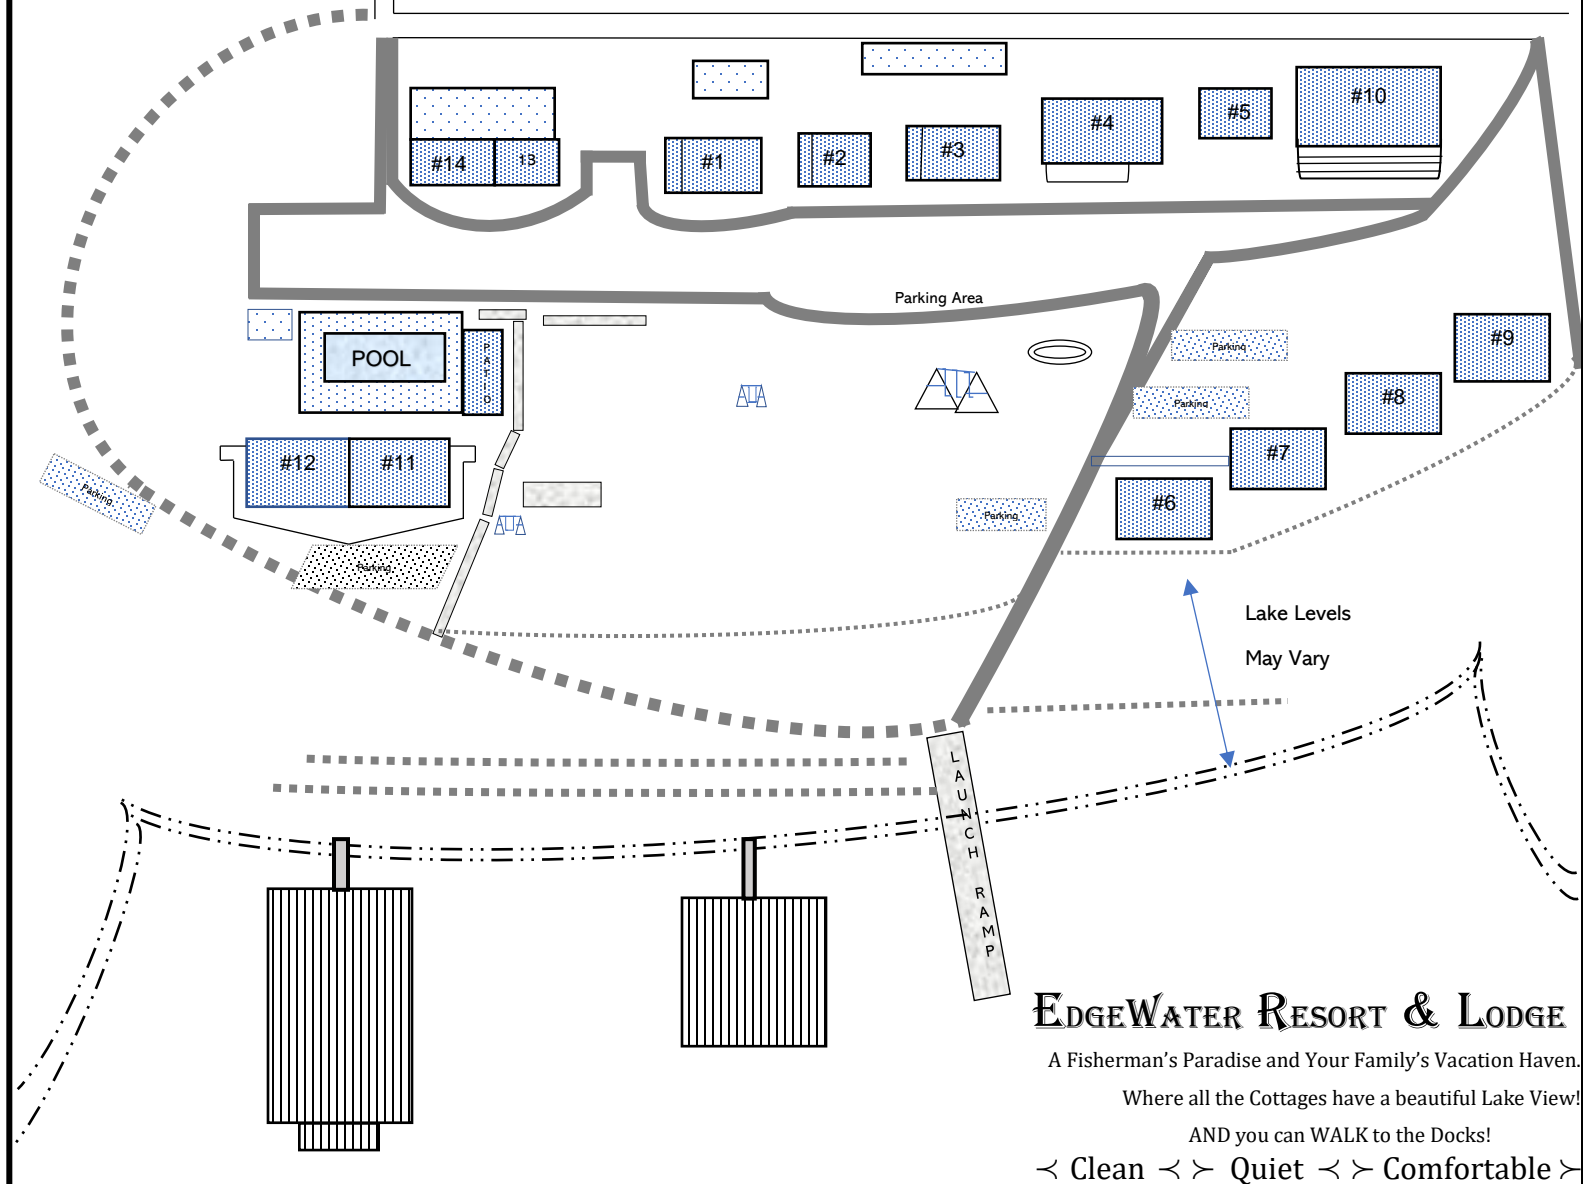

EDGEWATER RESORT & LODGE ON BEAUTIFUL BULL SHOALS LAKE

The Best Kept Secret in the Ozarks!

10108 Promise Land Road, Mountain Home, AR 72653-6250

870-431-5222 vacation@edgewater-resort.com www.edgewater-resort.com

EDGEWATER RESORT & LODGE

A Fisherman's Paradise and Your Family's Vacation Haven.

Where all the Cottages have a beautiful Lake View!

AND you can WALK to the Docks!

< Clean > Quiet < Comfortable >

YOU WILL BE CHARGED FOR THE TIME YOUR RESERVE. BALANCE DUE UPON ARRIVAL. Cash, Travelers Checks and Cashier's Checks are accepted for balance. Visa and MasterCard also accepted with a 2% handling fee. Personal Checks are accepted for the DEPOSIT. **Personal Checks for the balance must be received at least 14 days prior to arrival date.** A DEPOSIT equivalent to a two day stay for that time period in that cottage must be received within 10 days of making reservations. Summer Reservations are scheduled from Saturday to Saturday. Five Day minimum stay with shorter stays upon availability. Deposits will be refunded (subject to a \$25 Administration Fee) or credited to a later reservation ONLY AFTER we Re-Rent the cottage for the same time period. If you must cancel your reservations, please call as soon as possible. All fees are subject to appropriate Federal, State and Local Taxes. All reservations will be acknowledged by return mail.

Will you bring boat(s) or motor(s) _____ Please list boats(s) make/model & length/width so we can make appropriate dock preparations. **PLEASE let us know** if your boat has a wakeboard tower or other unusual features. Extra Tall and Extra Wide Stall Spaces may be Available - Additional Fees may apply. _____